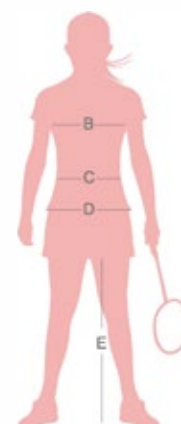

FZFORZAMEN							
Size	XS	S	M	L	XL	2XL	3XL
B. Chest	92	96	100	104	110	116	122
C. Waist	78	83	88	93	98	103	108
D. Hip	93	97	101	105	111	117	123
E. Inside leg length	80	81	82	83	84	85	86

FZFORZAWOMEN							
Size	2XS	XS	S	M	L	XL	2XL
B. Chest	78	82	86	90	94	100	106
C. Waist	62	66	70	74	77	80	83
D. Hip	87	91	95	99	103	109	115
E. Inside leg length	77	78	79	80	81	82	83

FZFORZA JUNIOR					
Size	6	8	10	12	14
A. Centolong	116	128	140	152	164
B. Chest	64	68	72	76	80
C. Waist	54	58	62	66	70
D. Hip	66	70	74	78	82
E. Inside leg length	55	60	65	71	77

\*The measurements are body measurements and not of the garments.