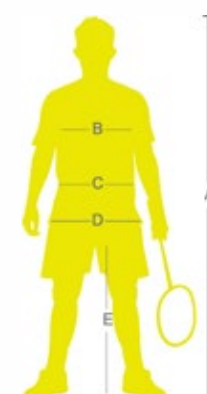

FZFORZAMEN							
Size	XS	S	M	L	XL	2XL	3XL
B. Chest	92	96	100	104	110	116	122
C. Waist	78	83	88	93	98	103	108
D. Hip	93	97	101	105	111	117	123
E. Inside leg length	80	81	82	83	84	85	86

FZFORZAWOMEN							
Size	2XS	XS	S	M	L	XL	2XL
B. Chest	78	82	86	90	94	100	106
C. Waist	62	66	70	74	77	80	83
D. Hip	87	91	95	99	103	109	115
E. Inside leg length	77	78	79	80	81	82	83

FZFORZA JUNIOR					
Size	6	8	10	12	14
A. Centolong	116	128	140	152	164
B. Chest	64	68	72	76	80
C. Waist	54	58	62	66	70
D. Hip	66	70	74	78	82
E. Inside leg length	55	60	65	71	77

\*The measurements are body measurements and not of the garments.