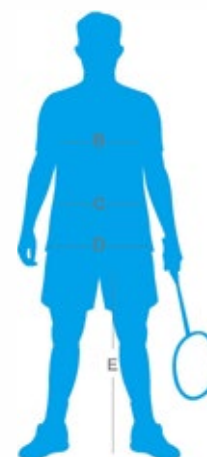

FZFORZAMEN							
Size	XS	S	M	L	XL	2XL	3XL
B. Chest	92	96	100	104	110	116	122
C. Waist	78	83	88	93	98	103	108
D. Hip	93	97	101	105	111	117	123
E. Inside leg length	80	81	82	83	84	85	86

FZFORZAWOMEN							
Size	2XS	XS	S	M	L	XL	2XL
B. Chest	78	82	86	90	94	100	106
C. Waist	62	66	70	74	77	80	83
D. Hip	87	91	95	99	103	109	115
E. Inside leg length	77	78	79	80	81	82	83

FZFORZA JUNIOR					
Size	6	8	10	12	14
A. Centolong	116	128	140	152	164
B. Chest	64	68	72	76	80
C. Waist	54	58	62	66	70
D. Hip	66	70	74	78	82
E. Inside leg length	55	60	65	71	77

\*The measurements are body measurements and not of the garments.